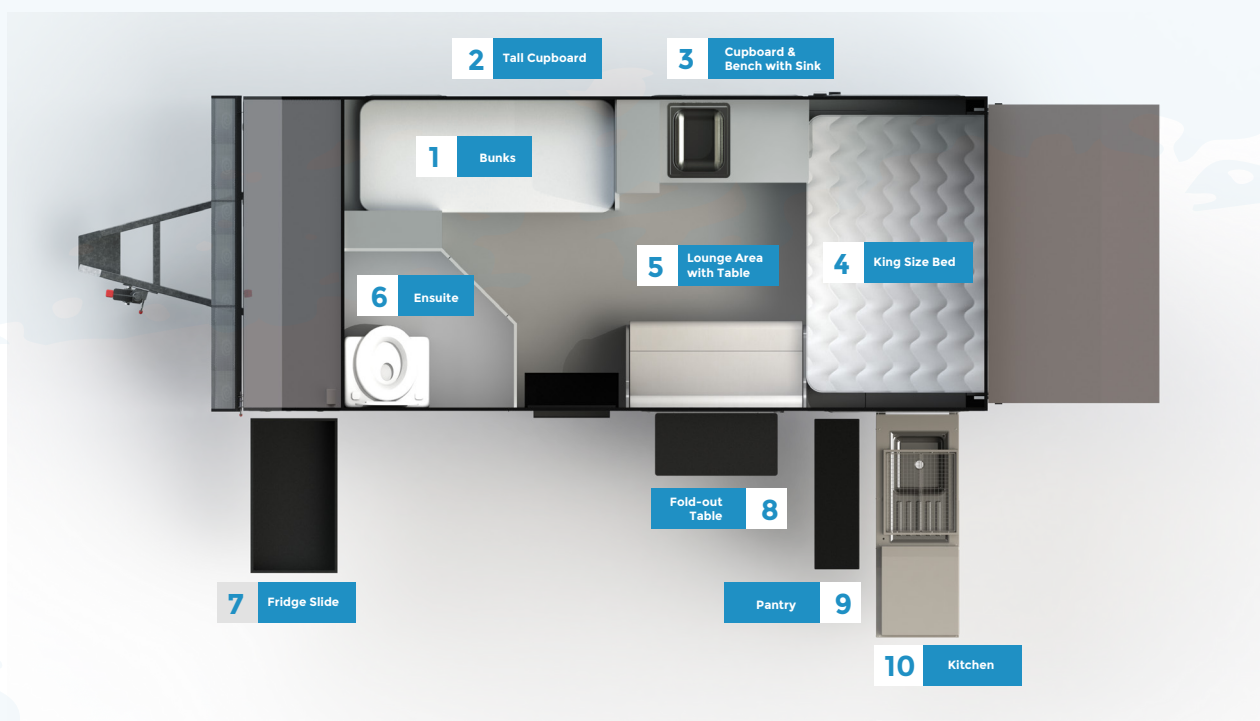

OP15

OPTION 1

North-South king bed. Sleeps 4 with bunks at front, cupboards along driver side

OPTION 2

North-South king bed. Dinette on driver side, sofa on passenger side and storage cupboards with sink at front

OPTION 3

East-West king bed. Dinette on drivers side with cupboards on passenger side. Separate shower and toilet at rear.