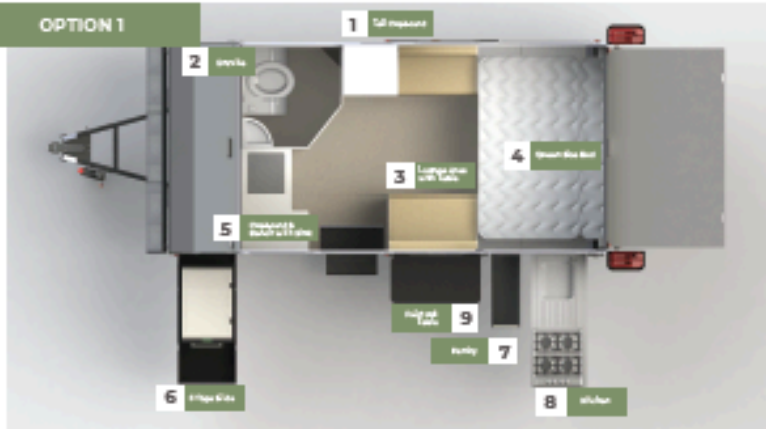

LAYOUT OPTIONS

OPTION 1

Option 1 Features

- Comfortable Queen-size bed.
- Opposite side sofa seats with folding table and under-seat storage.
- Convenient kitchenette with sink & prep area.

OPTION 2

Option 2 Features

- Comfortable Queen-size bed.
- Expansive L-shaped lounge w/ ample under-seat storage.
- Spacious, easy access ensuite.

OPTION 3

Option 3 Features

- 4-sleeper with 2 bunk beds and a North/South facing Queen-sized bed.
- Spacious lounge with stow-away table.
- Internal driver's side kitchen with sink, stove & storage.