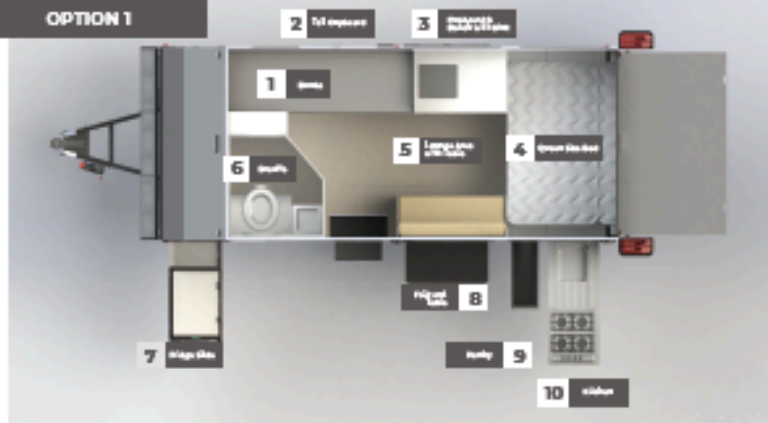

LAYOUT OPTIONS

OPTION 1

Option 1 Features

- 4-sleeper with 2 bunk beds and a North/South facing Queen-sized bed.
- Comfortable lounge area with stow-away table.
- Internal driver's side kitchen with sink, stove & storage.

OPTION 2

Option 2 Features

- North/South facing Queen-sized bed.
- Driver's-side dinette with substantial under-seat storage.
- Passenger side ensuite.

OPTION 3

Option 3 Features

- East/West facing Queen-sized bed up front.
- Driver's-side dinette with ample under-seat storage.
- Convenient split shower and toilet at the rear.